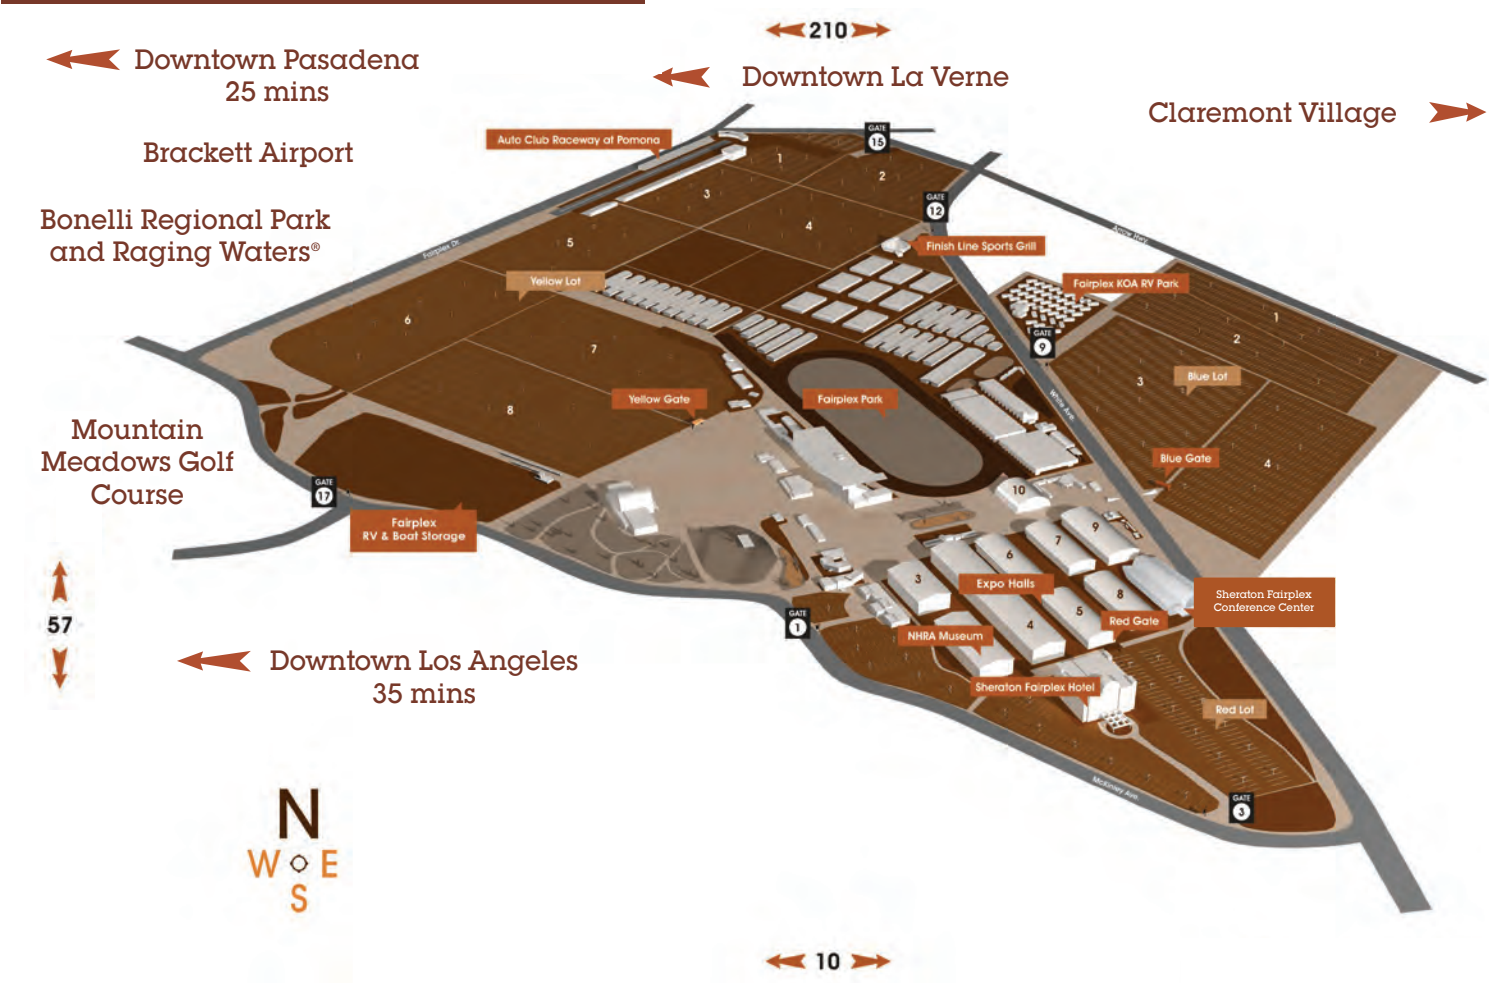

OUR CAMPUS CAN
accommodate
all sizes & types of events

FAIRPLEX CAMPUS

A LITTLE BIT ABOUT US

FAIRPLEX

A Southern California destination, Fairplex is the region's most flexible, diverse and customer-friendly event location. The campus offers large column-free, air-conditioned expo halls ranging from 33,600 to 105,600 square feet. Amenities include pre-wired exhibit halls for high-speed Internet and DSL, portable concession stands, ATMs and restrooms with environmentally friendly fixtures. The Sheraton Fairplex Hotel and Fairplex KOA/ RV Park are also on site.

Fairplex also features Finish Line Sports Grill and Avalon banquet facility, which can accommodate up to 500 guests. There is spacious parking for more than 30,000 cars and Fairplex is conveniently located near the 10, 210 and 57 freeways.