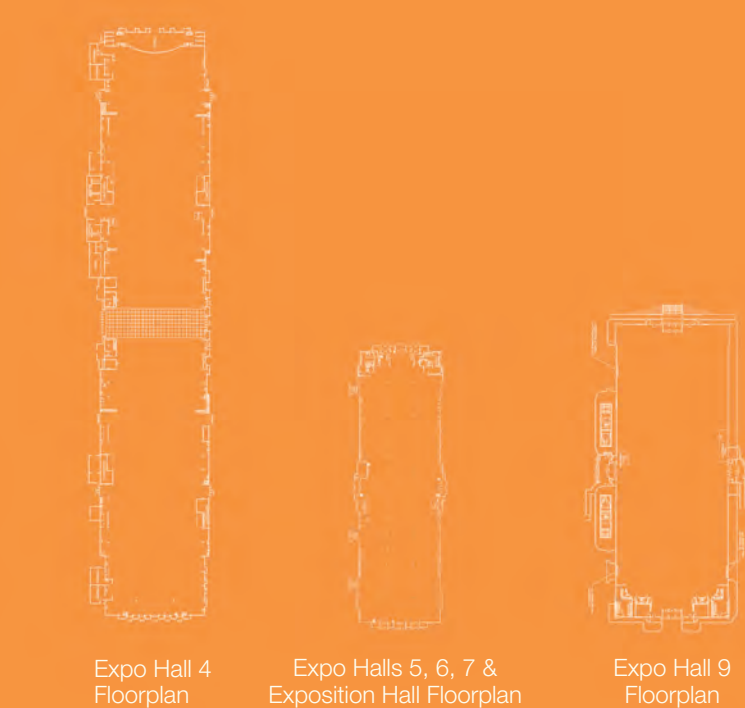

Fairplex has been a consistent leader in environmentally conscious operations and is proud to continue that standard with the new Conference Center.

AVAILABLE FLOORPLANS

Fairplex hosts eight expo halls ranging from 12,000 column free square feet to 105,600 square feet. Myriad functions are held in the halls, from dinners and holiday events to naturalization ceremonies and trade shows to exams, showcasing the venue's diversity and functionality.