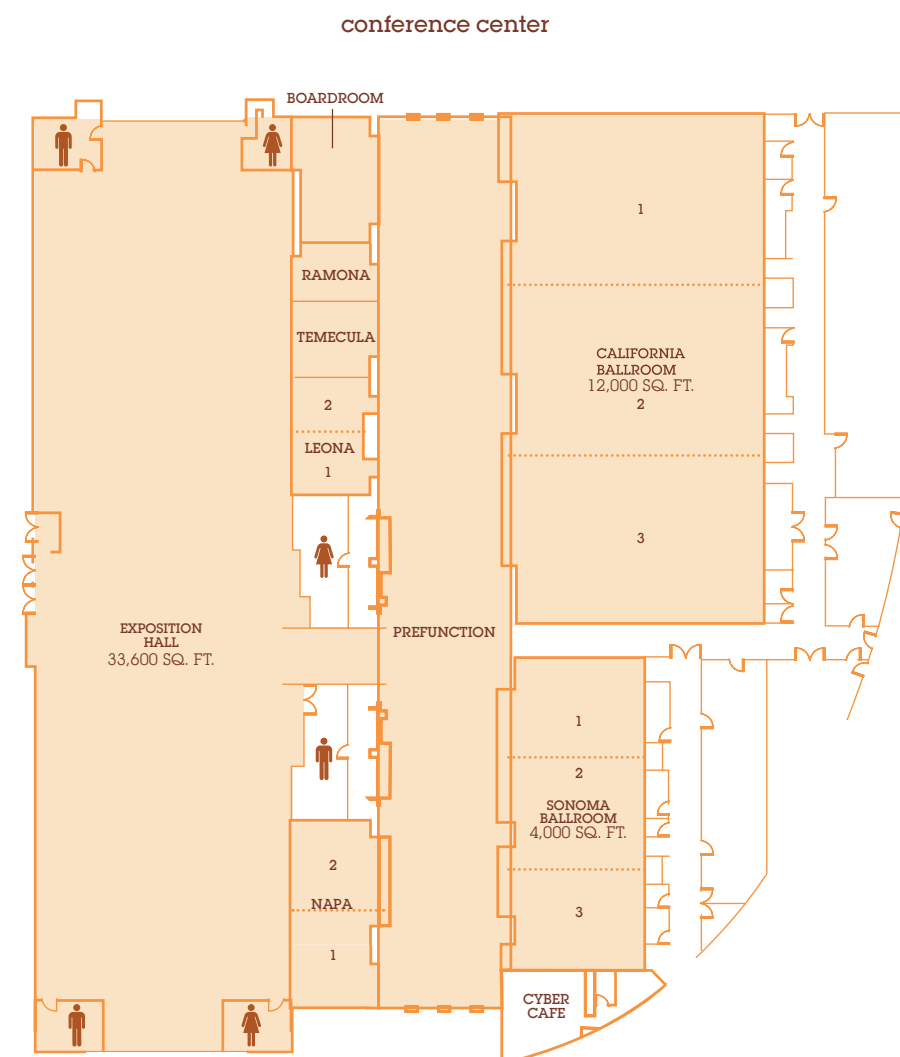

Sheraton Fairplex Hotel & Conference Center LEEDs the way in innovative green standards. Designing an environmentally responsible building was at the top of the list when planning began on the Conference Center. The center is LEED™ Silver (Leadership in Energy and Environmental Design) engineered, a standard set by the United States Green Building Council for innovative and environmentally sensitive buildings.

Fairplex has been a consistent leader in environmentally conscious operations and is proud to continue that standard with the new Conference Center.

AVAILABLE FLOORPLANS

Fairplex hosts eight expo halls ranging from 12,000 column free square feet to 105,600 square feet. Myriad functions are held in the halls, from dinners and holiday events to naturalization ceremonies and trade shows to exams, showcasing the venue's diversity and functionality.

Expo Hall 4

There are 105,600 square feet of column-free endless possibilities in this stately exhibition hall. It contains a full elevated stage with dressing rooms, dramatic high ceilings, roll-up doors and private office space, and air-conditioned comfort.

Expo Halls 5, 6, 7 & Exposition Hall

Each contains 33,600 square feet of air-conditioned column-free space. There are three loading doors, heated and air-conditioned ticket booths, two office/lounges, as well as handicapped accessible restrooms and family-friendly restrooms. Exposition Hall is carpeted.

Expo Hall 9

45,300 square feet of column-free space with three loading doors, air conditioning, and two office/lounges upstairs, state-of-the-art handicapped accessible restrooms and a scullery with a three-compartment stainless pot sink and hand sink with quarry tile floor.

HOTEL & CONFERENCE CENTER