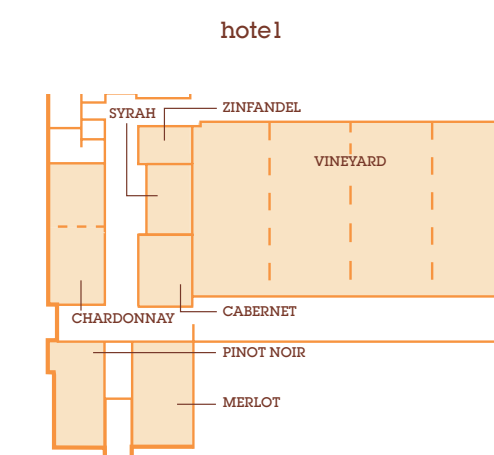

Sheraton Fairplex Hotel & Conference Center LEEDs the way in innovative green standards. Designing an environmentally responsible building was at the top of the list when planning began on the Conference Center. The center is LEED™ Silver (Leadership in Energy and Environmental Design) engineered, a standard set by the United States Green Building Council for innovative and environmentally sensitive buildings.

Fairplex has been a consistent leader in environmentally conscious operations and is proud to continue that standard with the new Conference Center.

AVAILABLE FLOORPLANS

Fairplex hosts eight expo halls ranging from 12,000 column free square feet to 105,600 square feet. Myriad functions are held in the halls, from dinners and holiday events to naturalization ceremonies and trade shows to exams, showcasing the venue's diversity and functionality.

Expo Hall 4

There are 105,600 square feet of column-free endless possibilities in this stately exhibition hall. It contains a full elevated stage with dressing rooms, dramatic high ceilings, roll-up doors and private office space, and air-conditioned comfort.

Expo Halls 5, 6, 7 & Exposition Hall

Each contains 33,600 square feet of air-conditioned column-free space. There are three loading doors, heated and air-conditioned ticket booths, two office/lounges, as well as handicapped accessible restrooms and family-friendly restrooms. Exposition Hall is carpeted.

Expo Hall 9

45,300 square feet of column-free space with three loading doors, air conditioning, and two office/lounges upstairs, state-of-the-art handicapped accessible restrooms and a scullery with a three-compartment stainless pot sink and hand sink with quarry tile floor.

HOTEL & CONFERENCE CENTER